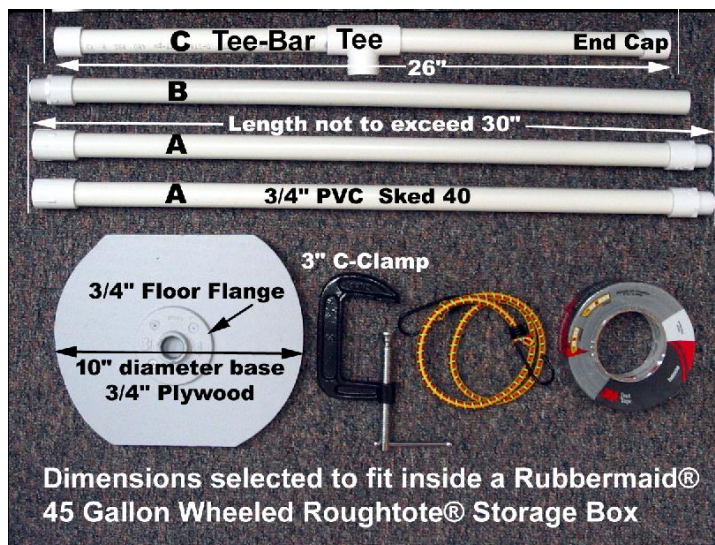

# VRC Signs, Containers and Supplies

About 20-25 signs and post are required for the VRC. Three heights accommodate mounting for a tabletop (30"), the floor (60") and a tall floor sign (90") to be visible across the room. The top section is a Tee-Bar to accommodate various configuration needs. The T-Bar is more stable than an L-Bar. We used Rubbermaid 45 gallon Wheeled Roughtote Storage Box and added the front wheels.

## PVC SIGN POST (makes 1)

3/4" Sked 40 PVC pipe, cut as follows:

- 3 - 27 1/2" for use with (A & B)
- 2 - 12" for use with Tee and End Caps to make Tee-Bar (C)
- 3 - 3/4" End Caps (prevent hooks form sliding off the end)
- 1 - 3/4" Tee
- 1 - 3/4" Elbow
- 3 - 3/4" Male end
- 2 - 3/4" Female end
- 1 - 3/4" Metal pipe/floor flange
- 1 - 3/4" Plywood 10" X 10" Square
- 1 - 3" C-Clamps (to attach base to tabletop)
- 1 - Can PVC pipe cement
- 1 - 18" x 24" x 1/4" PVC Sign Stock
- 2 - Shower Curtain Hooks to attach sign to Tee-Bar

Lettering for both sides of each sign  
**Do not glue Tee-Bar to post, removes for storage friction-fit only**

Because some tables/desk will not accommodate a clamp, use a tall sign and tape for stability. It is best to divide supplies equally between two containers because of weight.