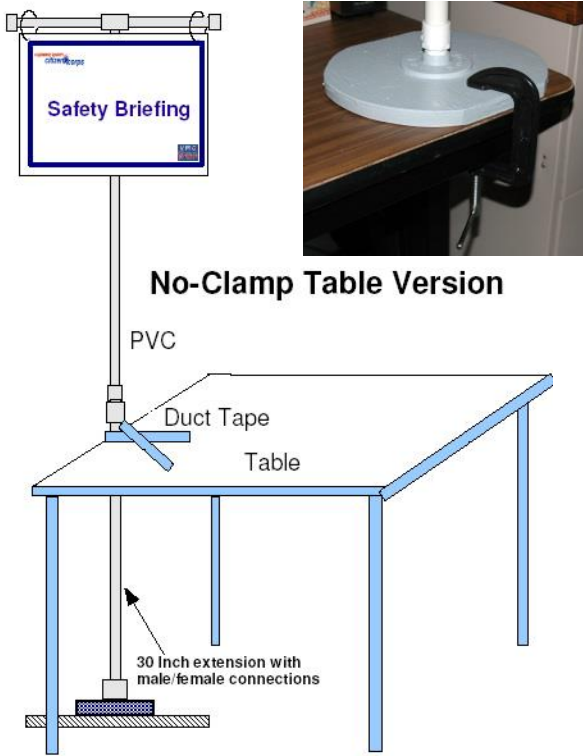

# VRC Signs, Containers and Supplies

About 20-25 signs and post are required for the VRC. Three heights accommodate mounting for a tabletop (30"), the floor (60") and a tall floor sign (90") to be visible across the room. The top section is a Tee-Bar to accommodate various configuration needs. The T-Bar is more stable than an L-Bar. We used Rubbermaid 45 gallon Wheeled Roughtote Storage Box and added the front wheels.

## PVC SIGN POST (makes 1)

3/4" Sked 40 PVC pipe, cut as follows:

- 3 - 27 1/2" for use with (A & B)
- 2 - 12" for use with Tee and End Caps to make Tee-Bar (C)
- 3 - 3/4" End Caps (prevent hooks form sliding off the end)
- 1 - 3/4" Tee
- 1 - 3/4" Elbow
- 3 - 3/4" Male end
- 2 - 3/4" Female end
- 1 - 3/4" Metal pipe/floor flange
- 1 - 3/4" Plywood 10" X 10" Square
- 1 - 3" C-Clamps (to attach base to tabletop)
- 1 - Can PVC pipe cement
- 1 - 18" x 24" x 1/4" PVC Sign Stock
- 2 - Shower Curtain Hooks to attach sign to Tee-Bar

Lettering for both sides of each sign  
**Do not glue Tee-Bar to post, removes for storage friction-fit only**

Because some tables/desk will not accommodate a clamp, use a tall sign and tape for stability. It is best to divide supplies equally between two containers because of weight.