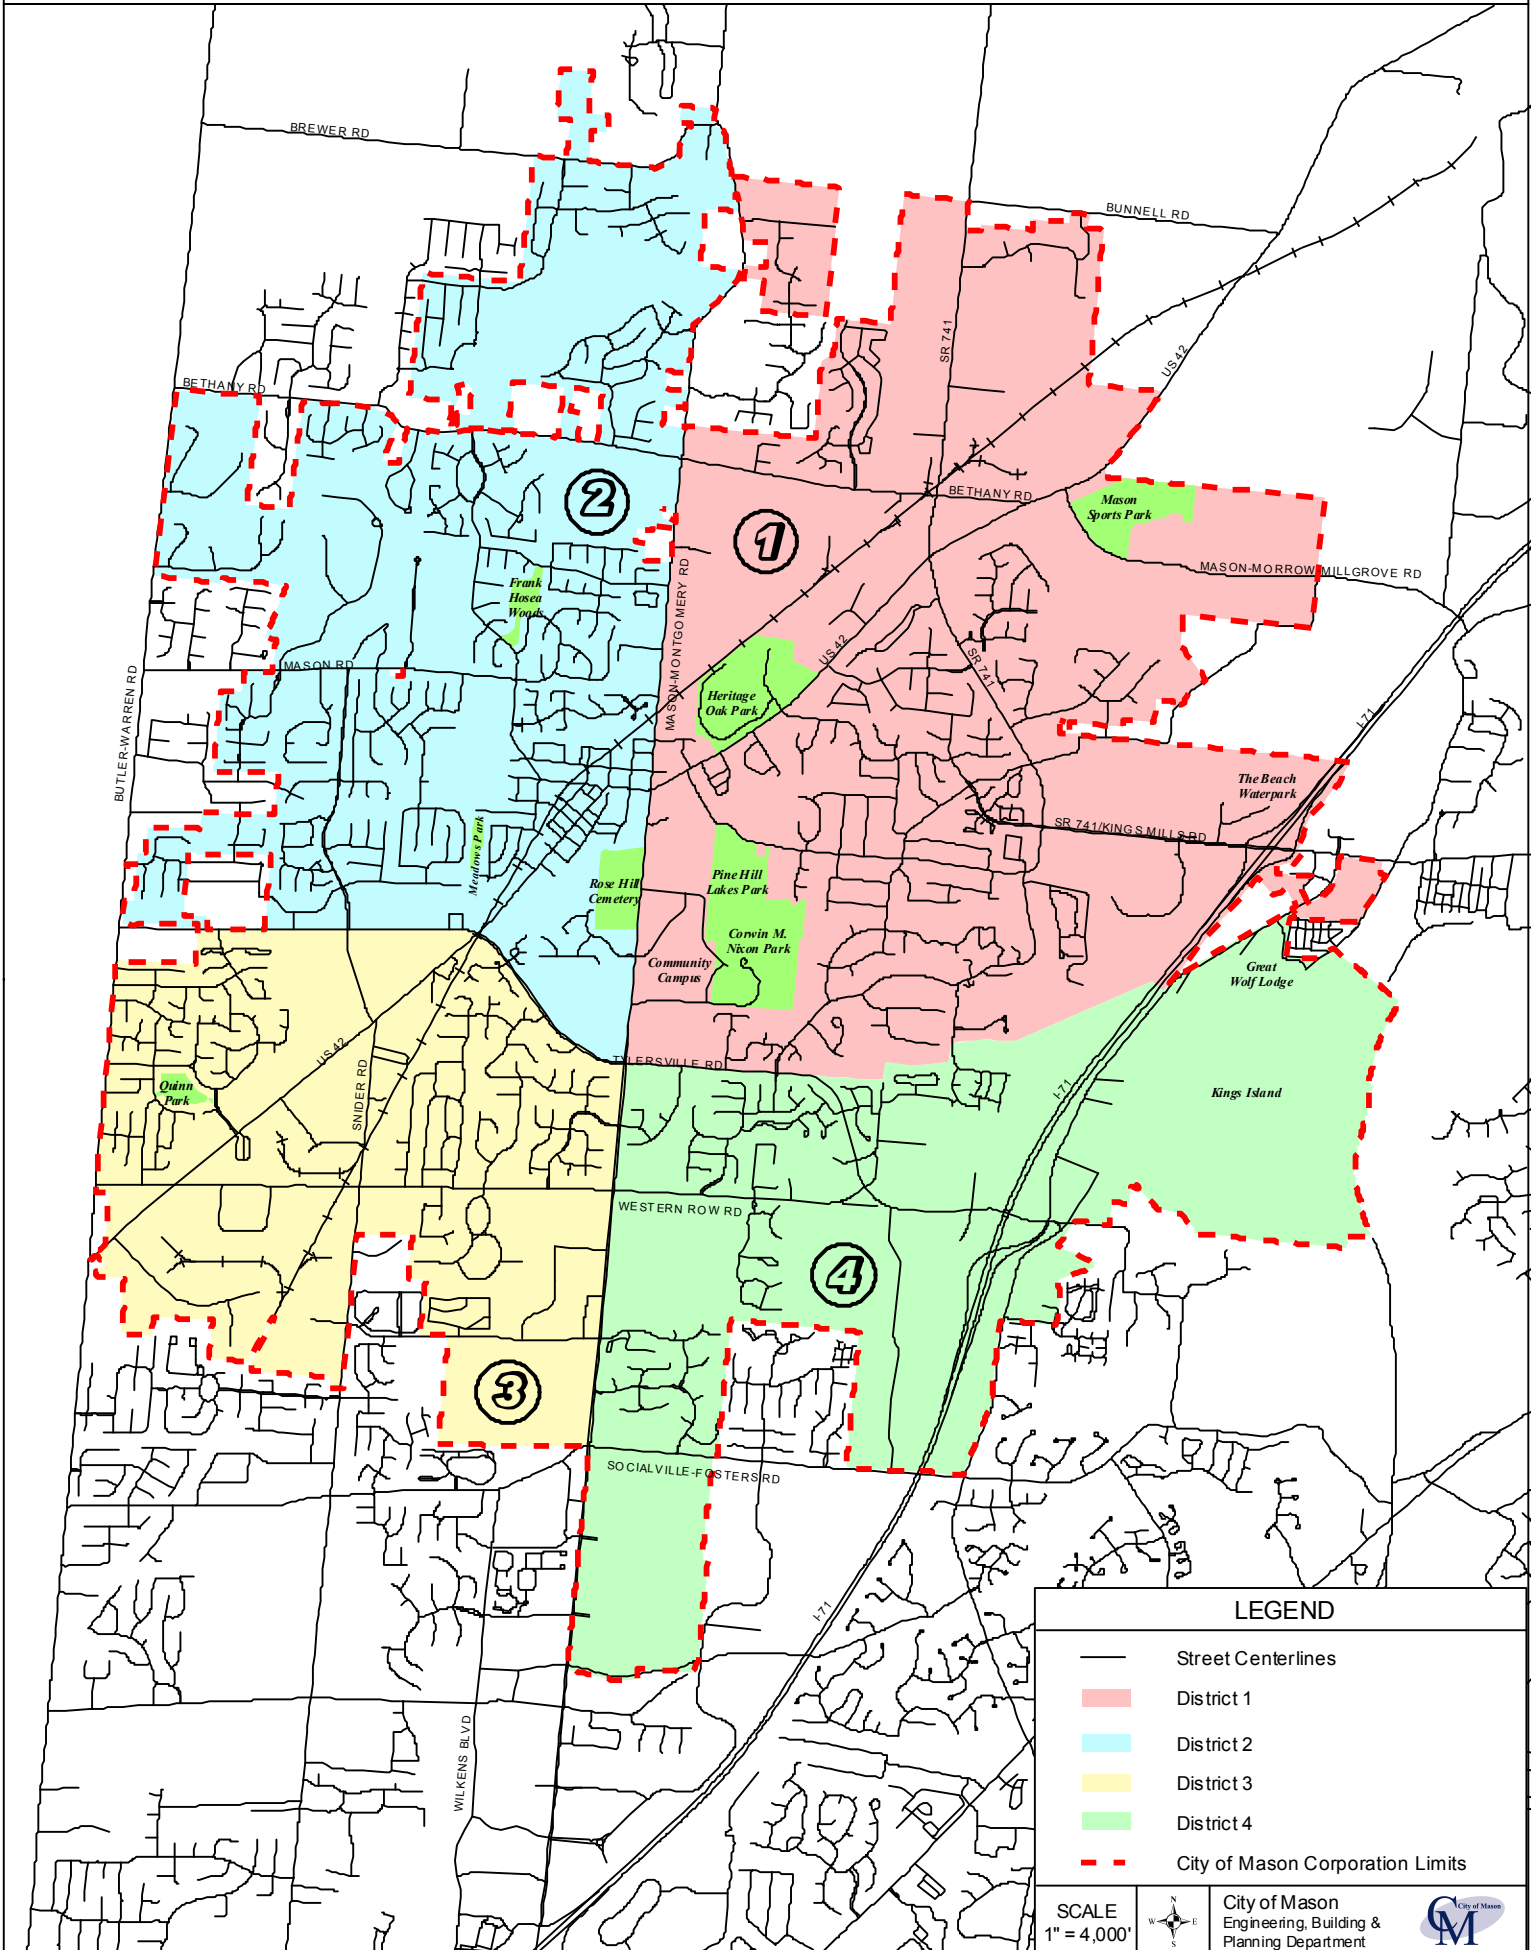

# CITY OF MASON - POLICE DISTRICTS

LEGEND	
	Street Centerlines
	District 1
	District 2
	District 3
	District 4
	City of Mason Corporation Limits

SCALE  
1" = 4,000'

City of Mason  
Engineering, Building &  
Planning Department